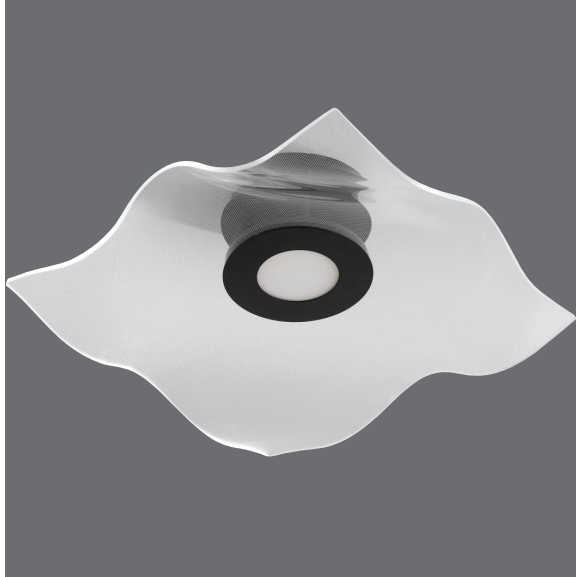

MEDUSA 20" LED Clg Mount
3-807-xx

FIXTURE TYPE _____

LOCATION _____

PROJECT _____

DATE _____

-15 Black

-60 AGB

LIGHT SOURCE	(Xx) XW LED Array, XXXXK, CRI 90
LUMINAIRE POWER	TBD Input Power
RATED LIFE	50000 hr RL
OPTIONAL COLOR TEMPERATURES	Selectable (CCT) 3000/3500/4000K
LUMEN OUTPUT	TBD
INPUT VOLTAGE	120V
DRIVER OUTPUT	TBD
DIMMING	TRIAC and ELV dimming at 120V AC
CONSTRUCTION	Cold Rolled Steel Housing
DIFFUSER	- Clear Moire Acrylic
FINISHES	-15 Black, -60 PLG
MOUNTING	4" Octagonal J-Box
STANDARDS	ETL Listed, Conforms to UL STD 1598, Certified CAN/CSA STD C22.2 No 250.0.

DIMENSIONS

W: 20"
H: 7.75"

Order example for standard fixture:
3-807-15 (x-xxx: LED Sequence # / -xx: Finish)