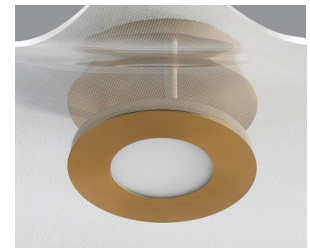

MEDUSA 20" LED Clg Mount
3-807-xx

FIXTURE TYPE _____

LOCATION _____

PROJECT _____

DATE _____

-15 Black

-60 AGB

LIGHT SOURCE	(Xx) XW LED Array, XXXXK, CRI 90
LUMINAIRE POWER	TBD Input Power
RATED LIFE	50000 hr RL
OPTIONAL COLOR TEMPERATURES	Selectable (CCT) 3000/3500/4000K
LUMEN OUTPUT	TBD
INPUT VOLTAGE	120V
DRIVER OUTPUT	TBD
DIMMING	TRIAC and ELV dimming at 120V AC
CONSTRUCTION	Cold Rolled Steel Housing
DIFFUSER	- Clear Moire Acrylic
FINISHES	-15 Black, -60 PLG
MOUNTING	4" Octagonal J-Box
STANDARDS	ETL Listed, Conforms to UL STD 1598, Certified CAN/CSA STD C22.2 No 250.0.

DIMENSIONS

W: 20"
H: 7.75"

Order example for standard fixture:
3-807-15 (x-xxx: LED Sequence # / -xx: Finish)